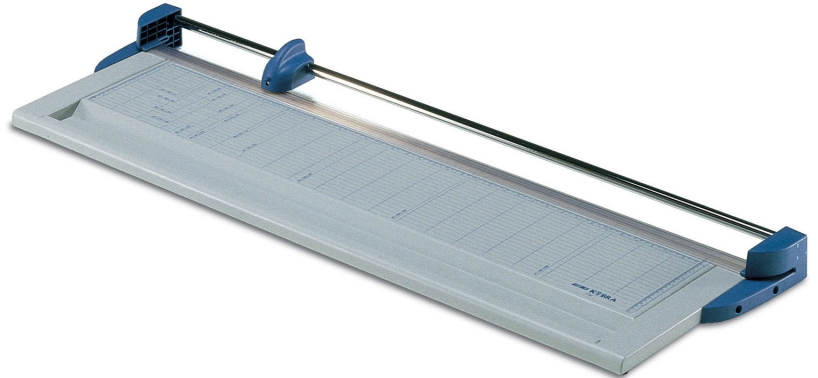

A0 Desk-top Rotary Trimmer

Manufacturer: ELCOMAN S.R.L.
Brand: KOBRA
Model: KOBRA 1300-R
Article code: D-1031

A0 desk-top rotary trimmer. Can cut plotter and large size paper. A special side opening allows cutting paper sizes larger than the rated cutting. A convenient built-in housing can accommodate paper rolls for easy cutting operations of large sizes of continuous paper. Equipped with a special sharpened carbon steel blade unaffected by the wearing action of the materials to cut for long-lasting cutting operations with the same cutting precision through the years. Can be delivered with its dedicated stand.

- Transparent and automatic paper press
- Side bars for easy alignment of material to cut
- Solid steel base with screen printed photographic and paper sizes in mm. and inches
- Special side openings to cut paper sizes larger than the rated cutting width
- Built-in housing can accommodate paper rolls
- Sharpened carbon steel blade, easily replaced by the push-button mechanism
- High quality materials according to ISO 9000 Standards
- Built in accordance to the Safety Standards BS 5498 (British Standards)
- Accessories: steel blade code D-3011/F, Stand code n. D-1035
- Manufacturer: Elcoman – Via Gorizia n° 9, 20030 Bovisio Masciago, (Milan) - Italy
- Packaging: 1 unit per box
- EAN Barcode 8 026064 010313