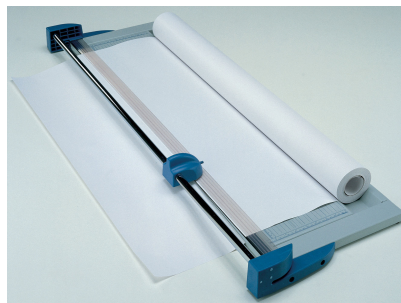

A0 Desk-top Rotary Trimmer

Manufacturer: ELCOMAN S.R.L.
Brand: KOBRA
Model: KOBRA 1300-R
Article code: D-1031

A0 desk-top rotary trimmer. Can cut plotter and large size paper. A special side opening allows cutting paper sizes larger than the rated cutting. A convenient built-in housing can accommodate paper rolls for easy cutting operations of large sizes of continuous paper. Equipped with a special sharpened carbon steel blade unaffected by the wearing action of the materials to cut for long-lasting cutting operations with the same cutting precision through the years. Can be delivered with its dedicated stand.

- Transparent and automatic paper press
- Side bars for easy alignment of material to cut
- Solid steel base with screen printed photographic and paper sizes in mm. and inches
- Special side openings to cut paper sizes larger than the rated cutting width
- Built-in housing can accommodate paper rolls
- Sharpened carbon steel blade, easily replaced by the push-button mechanism
- High quality materials according to ISO 9000 Standards
- Built in accordance to the Safety Standards BS 5498 (British Standards)
- Accessories: steel blade code D-3011/F, Stand code n. D-1035
- Manufacturer: Elcoman – Via Gorizia n° 9, 20030 Bovisio Masciago, (Milan) - Italy
- Packaging: 1 unit per box
- EAN Barcode 8 026064 010313