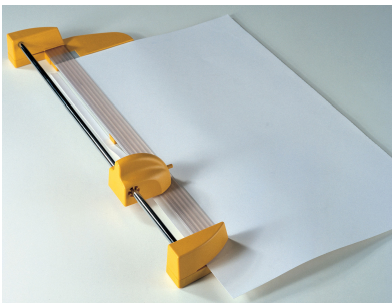

A0 Desk-top Rotary Trimmer

Manufacturer: ELCOMAN S.R.L.
Brand: KOBRA
Model: KOBRA 1300-R
Article code: D-1031

A0 desk-top rotary trimmer. Can cut plotter and large size paper. A special side opening allows cutting paper sizes larger than the rated cutting. A convenient built-in housing can accommodate paper rolls for easy cutting operations of large sizes of continuous paper. Equipped with a special sharpened carbon steel blade unaffected by the wearing action of the materials to cut for long-lasting cutting operations with the same cutting precision through the years. Can be delivered with its dedicated stand.

- Transparent and automatic paper press
- Side bars for easy alignment of material to cut
- Solid steel base with screen printed photographic and paper sizes in mm. and inches
- Special side openings to cut paper sizes larger than the rated cutting width
- Built-in housing can accommodate paper rolls
- Sharpened carbon steel blade, easily replaced by the push-button mechanism
- High quality materials according to ISO 9000 Standards
- Built in accordance to the Safety Standards BS 5498 (British Standards)
- Accessories: steel blade code D-3011/F, Stand code n. D-1035
- Manufacturer: Elcoman – Via Gorizia n° 9, 20030 Bovisio Masciago, (Milan) - Italy
- Packaging: 1 unit per box
- EAN Barcode 8 026064 010313